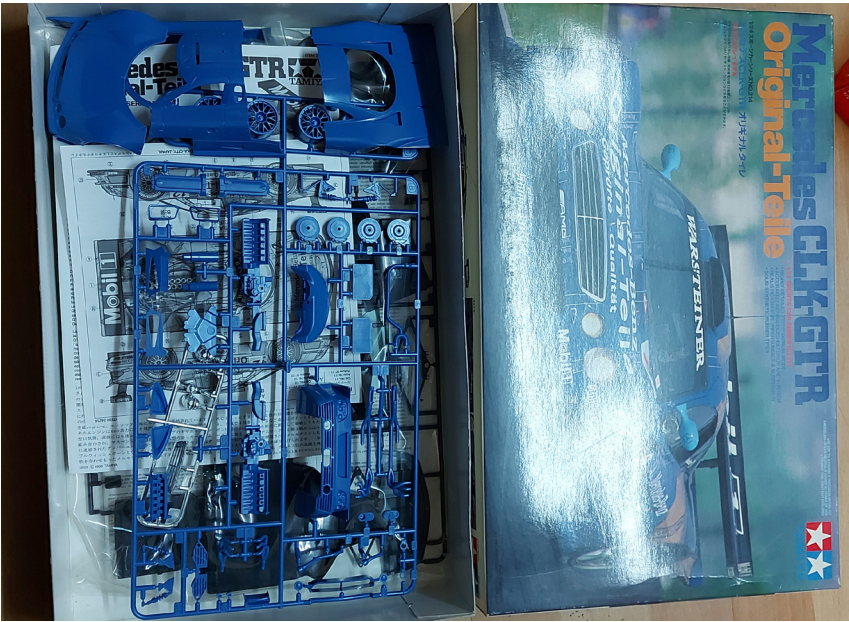

Interscope for the 1/12 Porsche Tamiya 935 (3sheets) €20,-

CLK-GTR/SMS Detailset 135,-
 -front hood has been cut off
 -kit looks complete can't guarantee
 -SMS kit has pe-parts/machined parts/CF-decals....and is SUPER rare !!!!!