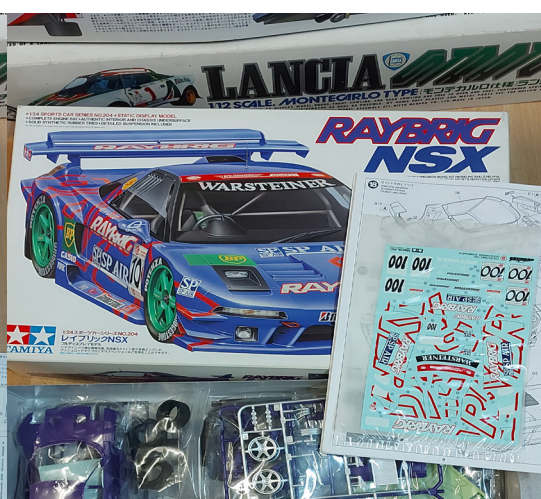

Warsteiner €100,-
Tabac €70,-
Raybrig NSX €75,-

Top Studio 1/20 super detail-sets
MP 4/4 €125,-
Ferrari F2000 €65,-