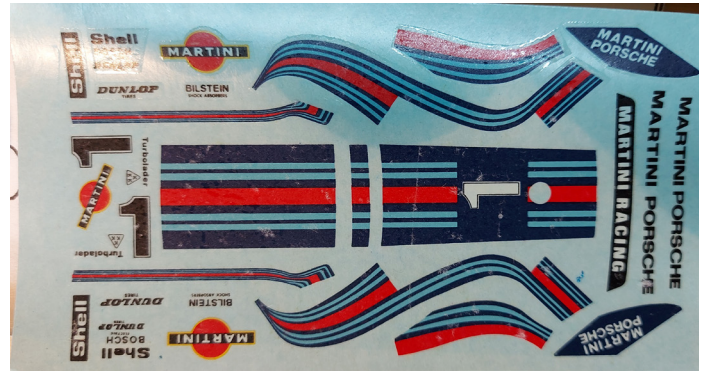

March Nissan LM 88 35,-

Sygma MC 7 Decals cracked !!! 28,-

Porsche: looks like the car is a little different to the one on the manual...real spoiler is a bit different, please see. 35,-

Raccoon Ferrari 640 1989 Full Detail 120,-