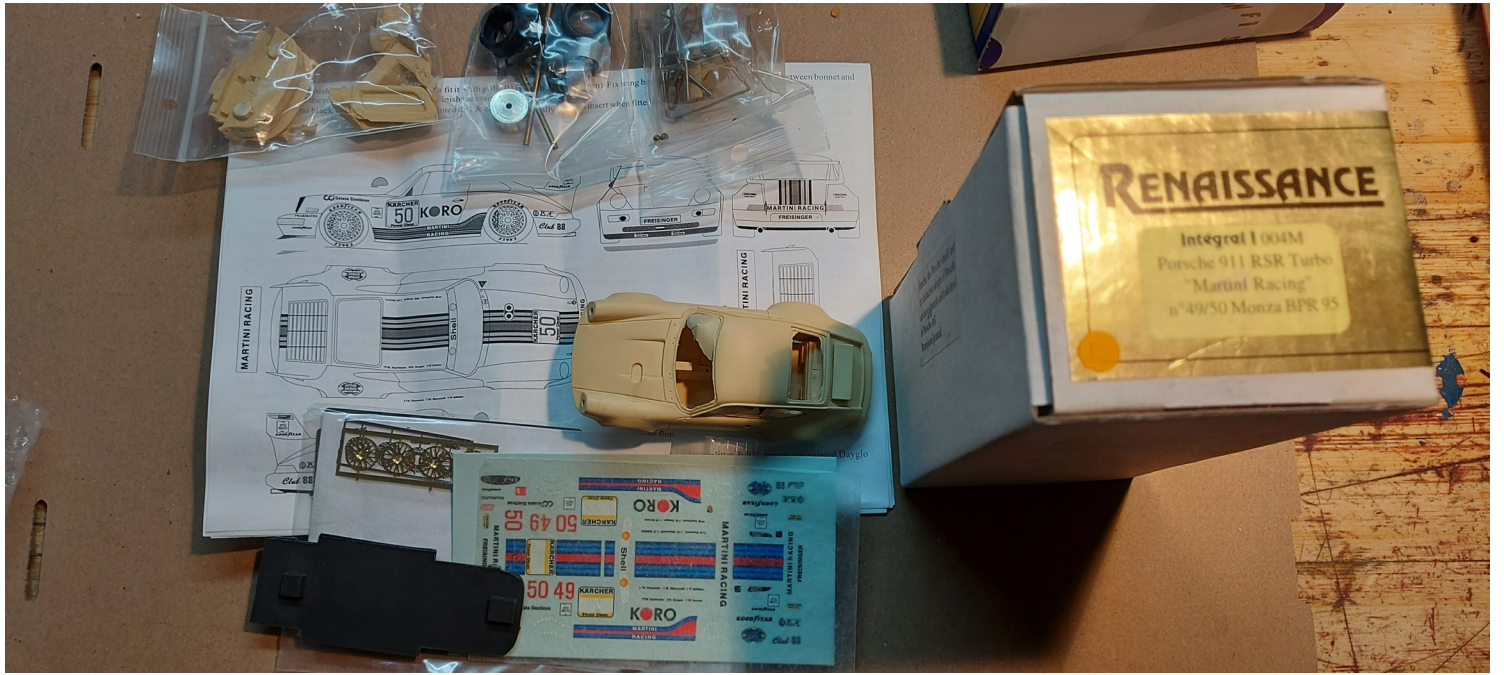

Alfa GTA prepainted 45,-

Porsche 911 RSR 35,-

Ferrari 308 GTB 40,-