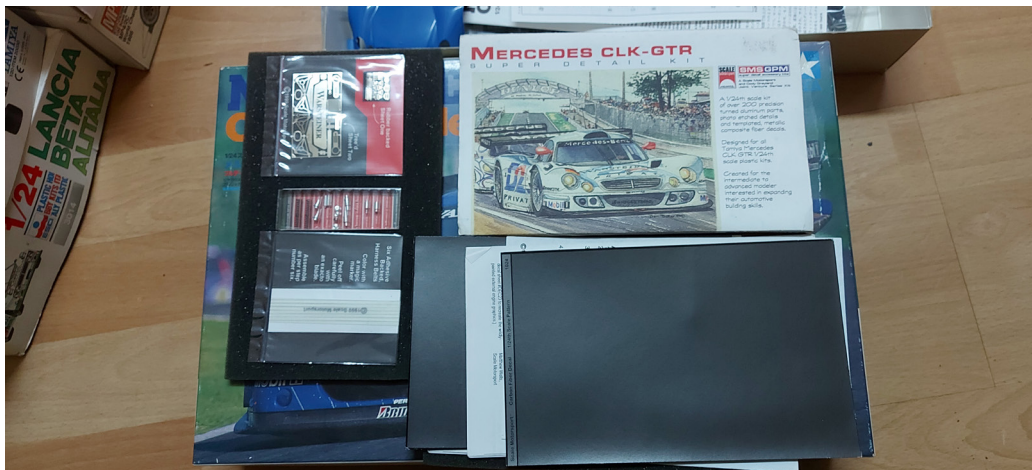

CLK-GTR/SMS Detailset 135,-
-front hood has been cut off
-kit looks complete can't guarantee
-SMS kit has pe-parts/machined parts/CF-decals....and is SUPER rare !!!!!