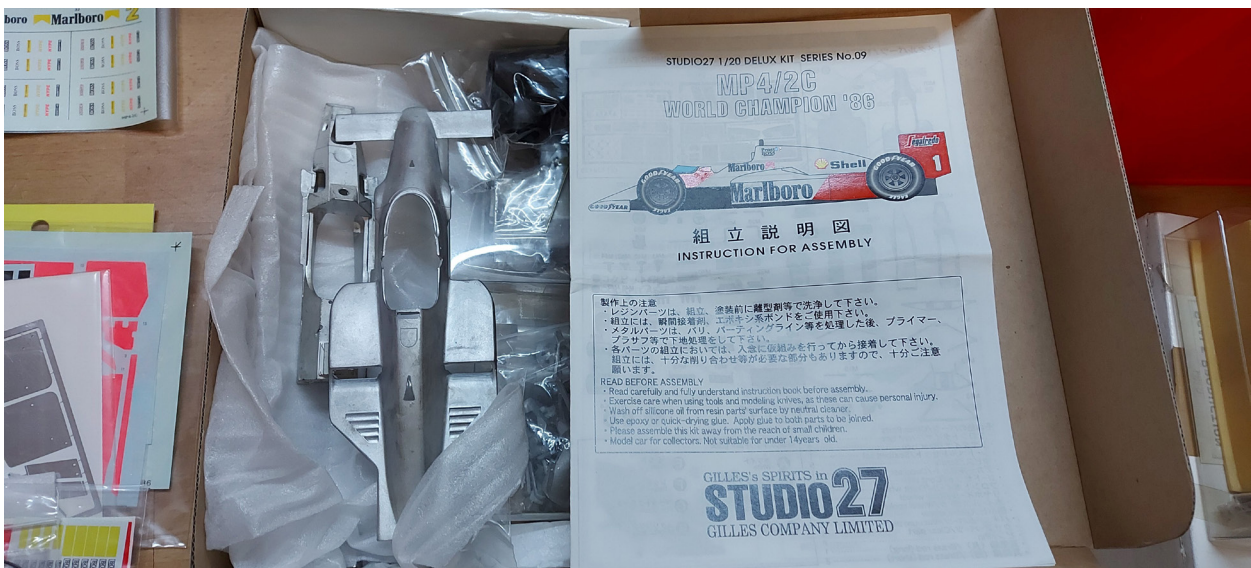

Studio 27 1/20 Deluxe Kit MP 4/2C WC 86 €140,-